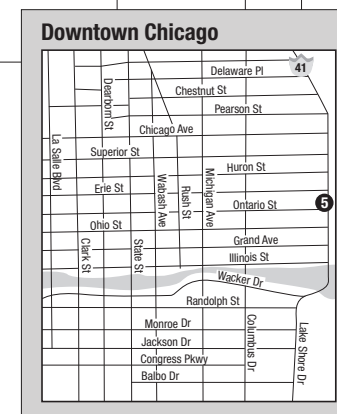

# Chicago Map

### Directions from O'Hare Airport to the Chicago office:

Exit I-90 Chicago, and then exit Mannheim North. After the stoplight, make a right into the first driveway on the right, into O'Hare International Center. (If the cab driver is confused, ask for Holiday Inn Select — it is located right next to the Strategic Coach office.)

## Recommended Hotels

**1 Westin Hotel O'Hare**  
 6100 North River Road  
 Rosemont, IL 60018  
 Reservations: 847.698.6000  
 Approx. Rate: \$179  
 (complimentary shuttle to office)  
[www.westinohare.com](http://www.westinohare.com)  
 Set/Corporate Account #264788

**3 Holiday Inn Select**  
 (Located next to office)  
 10233 West Higgins Road  
 Rosemont, IL 60018  
 Reservations: 847.954.8600  
 Approx. Rate: \$135 - \$235  
[www.hiselect.com/rosemontil](http://www.hiselect.com/rosemontil)  
 Corporate ID #100196287