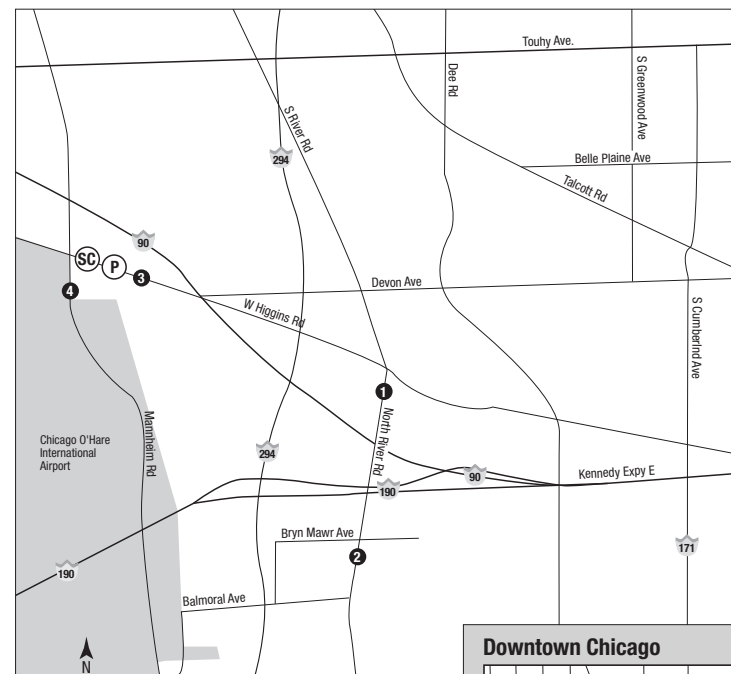

# Chicago Map

### Directions from O'Hare Airport to the Chicago office:

Exit I-90 Chicago, and then exit Mannheim North. After the stoplight, make a right into the first driveway on the right, into O'Hare International Center. (If the cab driver is confused, ask for Holiday Inn Select — it is located right next to the Strategic Coach office.)

## Recommended Hotels

**1 Westin Hotel O'Hare**  
 6100 North River Road  
 Rosemont, IL 60018  
 Reservations: 847.698.6000  
 Approx. Rate: \$179  
 (complimentary shuttle to office)  
[www.westinohare.com](http://www.westinohare.com)  
 Set/Corporate Account #264788